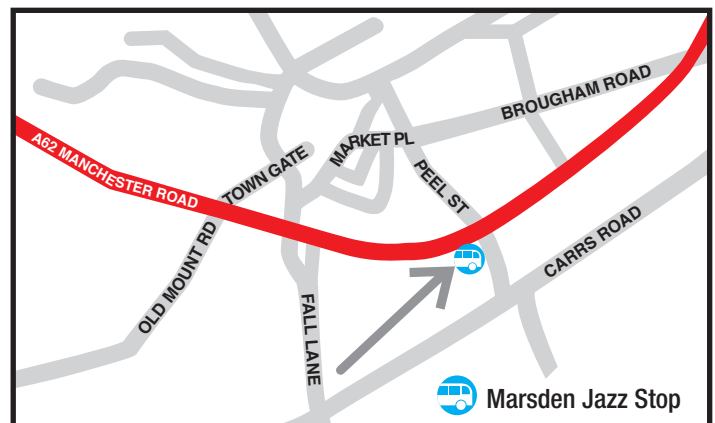

The Carriage House - Terri Shaltiel & the Soul Troopers - 20:30 - 22:30				
Marsden Jazz Stop	19:50	20:10	22:30	
The Carriage House	20:00	20:20	22:40	
The Carriage House	20:00	20:20	22:40	
Marsden Jazz Stop	20:10	20:30	22:50	

Late Jazz Bus – Friday & Saturday	
Marsden Jazz Stop	23:00
Carriage House	23:10
Uppermill	23:30
Greenfield, Clarence	23:35
Uppermill	23:40
Carriage House	00:00
Marsden Jazz Stop	00:10
Slaithwaite, Manchester Rd	00:20
Huddersfield Railway Station	00:35